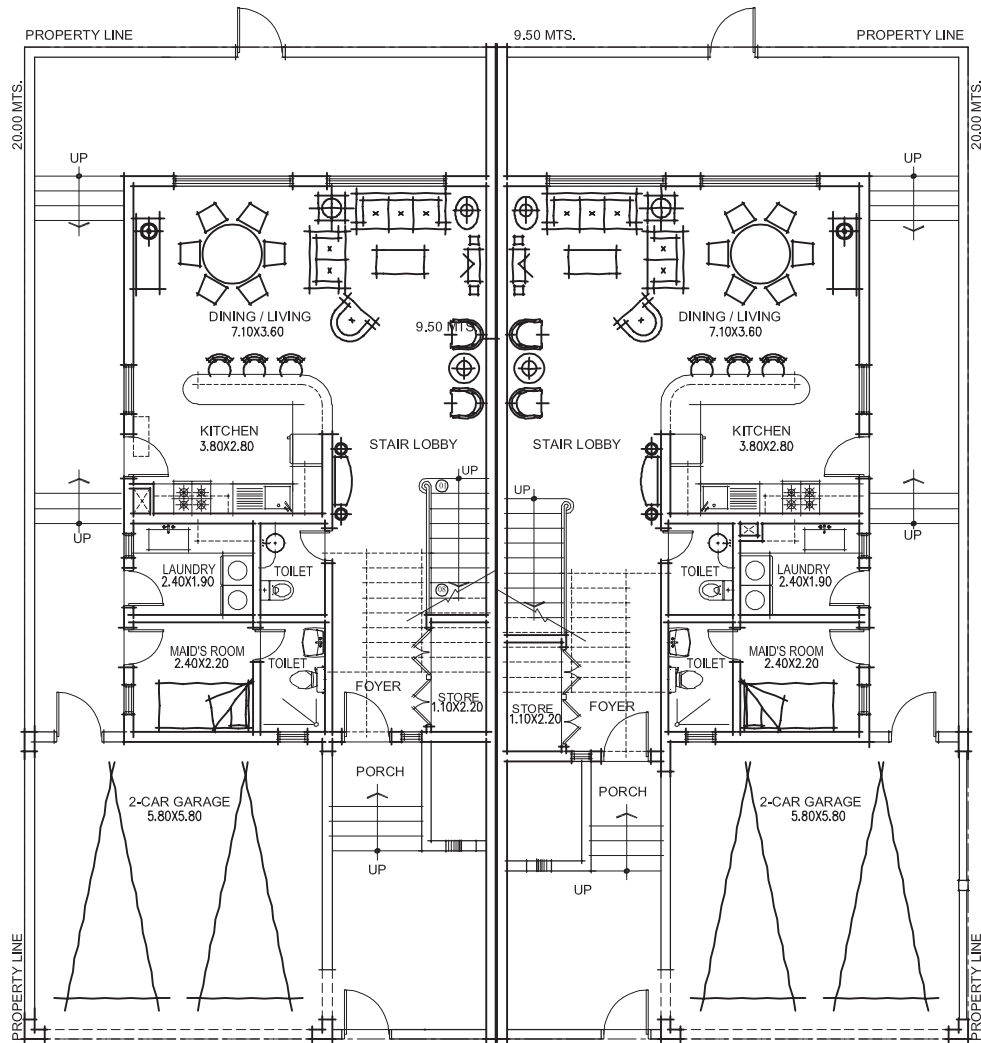

 Park Estate - 2 Bedroom Townhouse - 193 m<sup>2</sup> (approx)

Ground Floor

First Floor